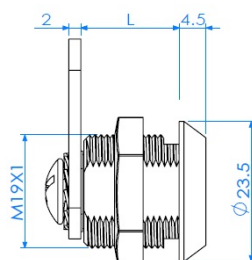

PRODUCT SHEET

Description:

Cam Lock 1916, 90DG, Black Anodized, Cam No. A01, CK SISO

Item number:

14.04.472-0

Units	Box	Carton	HS Code	Barcode
Pcs.	12	240	8301300000	
				5704866041706

L1=16mm
L2=20mm
L3=25mm
L4=30mm