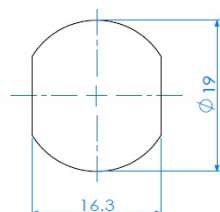

PRODUCT SHEET

Description:

Cam Lock 1916, 90DG, Black Anodized, Cam No. A01, CK SISO

Item number:

14.04.472-0

Units	Box	Carton	HS Code	Barcode
Pcs.	12	240	8301300000	
				5704866041706

L1=16mm
L2=20mm
L3=25mm
L4=30mm