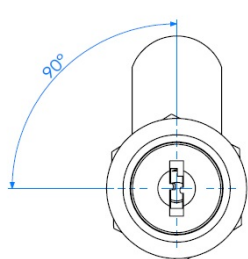

PRODUCT SHEET

Description:

Cam Lock 1916, 90DG, Black Anodized, Cam No. A01, CK SISO

Item number:

14.04.472-0

Units	Box	Carton	HS Code	Barcode
Pcs.	12	240	8301300000	
				5704866041706

L1=16mm
L2=20mm
L3=25mm
L4=30mm